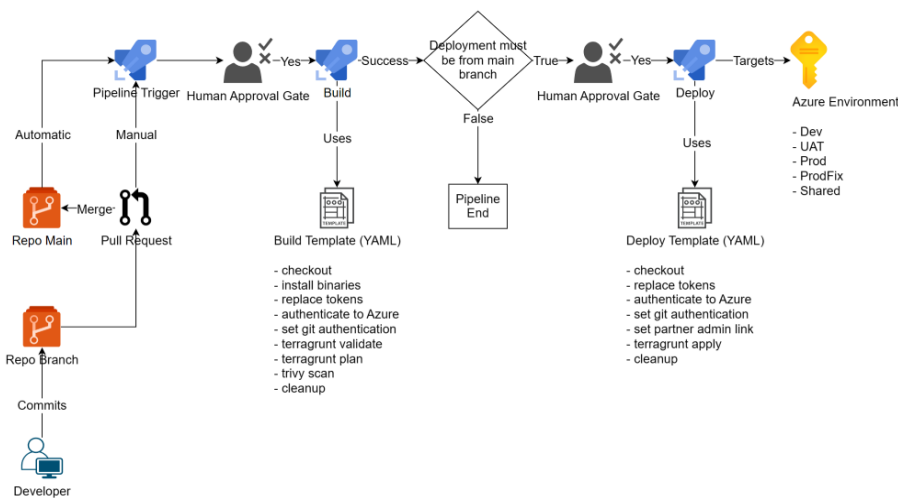

Azure Done Right™ DevOps Accelerator

A WELL-DEFINED FRAMEWORK PROVIDES YOU A WAY TO PLAN, DEVELOP, AUTOMATE AND OPERATE YOUR APPS & INFRA IN THE CLOUD

Cultivating a DevOps culture inside an organisation can be challenging and requires substantial changes in the way people work and collaborate. A well-defined framework removes this obstacle and sets the direction of your cloud deployments. With Arinco's expertise in Azure DevOps, GitHub and Azure foundations we will empower your team with a way to plan, develop, automate and operate your applications on the Azure cloud.

Why customers use Arinco's DevOps Accelerator

This 3-week engagement is relevant for you if you:

- Want to modernise platform engineering capabilities and practices.
- Desire to leverage an established framework to adopt a DevOps culture in your organisation.
- Are currently running an Azure environment without well-defined automated processes and/or tooling.
- Wish to accelerate your adoption of the GitHub or Azure DevOps platform.
- Need assistance with the Microsoft Cloud Adoption Framework for uplifting processes and methods with DevOps capabilities.

Leverage the DevOps marketplace and open-source software to enhance integration with pipelines.

Increase velocity and empower your developers to start working quickly and effectively

AUTOMATE & OPERATE

Build CI/CD pipelines to automate the deployment of your code.

Key Deliverable: DevOps platform configuration, security & RBAC best practices, starter templates, AAD integration.