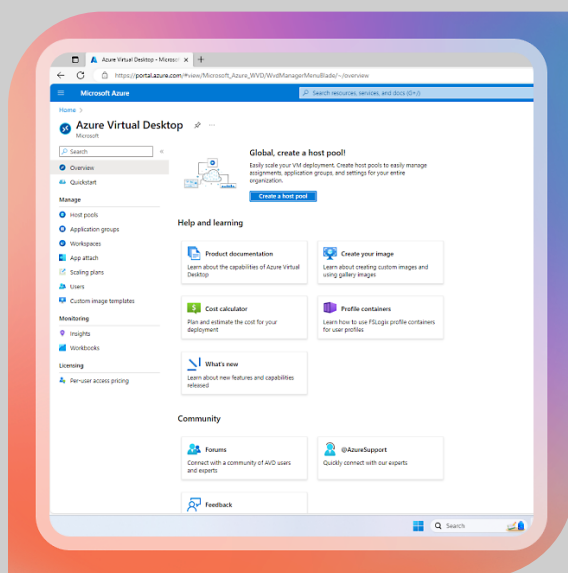

LEVERAGE THE AZURE CLOUD WITH OUR SCALABLE, SECURE AND OPTIMISED SOLUTION

Microsoft Azure Virtual Desktop (AVD) provides a simplified management platform optimised for Windows 10 and Office 365.

Our Virtual Desktop Accelerator helps you leverage the power of the Azure cloud platform, so you can quickly scale to support the needs of all your employees with modern workplace and remote working scenarios.

Arinco's expertise in both Azure and Microsoft 365 technologies provides the perfect blend for fast tracking your enterprise's adoption of this solution.

Why customers use Arinco's Virtual Desktop Accelerator:

This 5-week engagement is relevant if you want to:

- Quickly scale and deploy virtual desktops or apps to your remote employees
- Utilise modern security controls to enhance your remote working scenarios
- Deploy new greenfield environments or enhance your existing Azure Platform

ASSESS & DEFINE

Understand your environment pre-requisites to successfully deploy AVD, defining and configuring your AVD tenant.

DEPLOY

Deploy your AVD solution as a pilot and identify areas for improvement, fine tuning your solution.

REFINE & OPERATIONALISE

Secure, monitor and automate scaling of your AVD tenant.